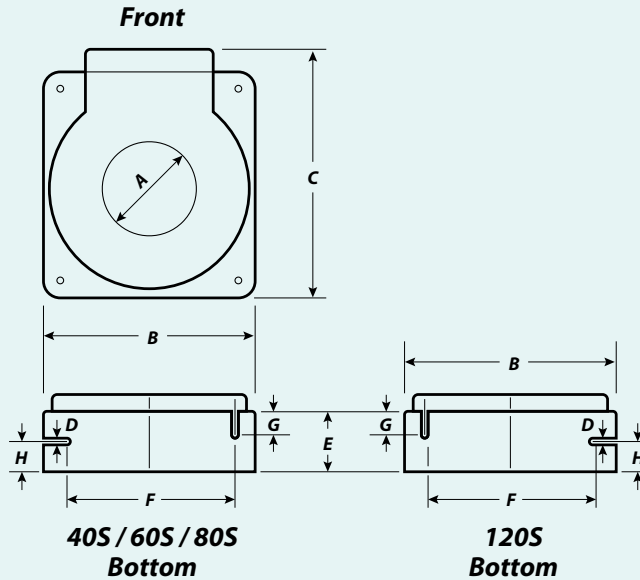

ZCT40S/60S/80S/120S

40S

60S

80S

120S

CASE DIMENSIONS

DIMENSION (mm)

DIMENSION (mm)	Model			
	ZCT40S	ZCT60S	ZCT80S	ZCT120S
A	40	60	80	120
B	78	95	120	180.5
C	97	110	135	179.5
D	3.5	6	3.5	6
E	36	31.5	36	37
F	52	62	94	147
G	16	20.5	16	20.5
H	17.5	11	17.5	16

Ordering Information

MODEL	DESCRIPTION
ZCT40S	40mm inner diameter
ZCT60S	60mm inner diameter
ZCT80S	80mm inner diameter
ZCT120S	120mm inner diameter